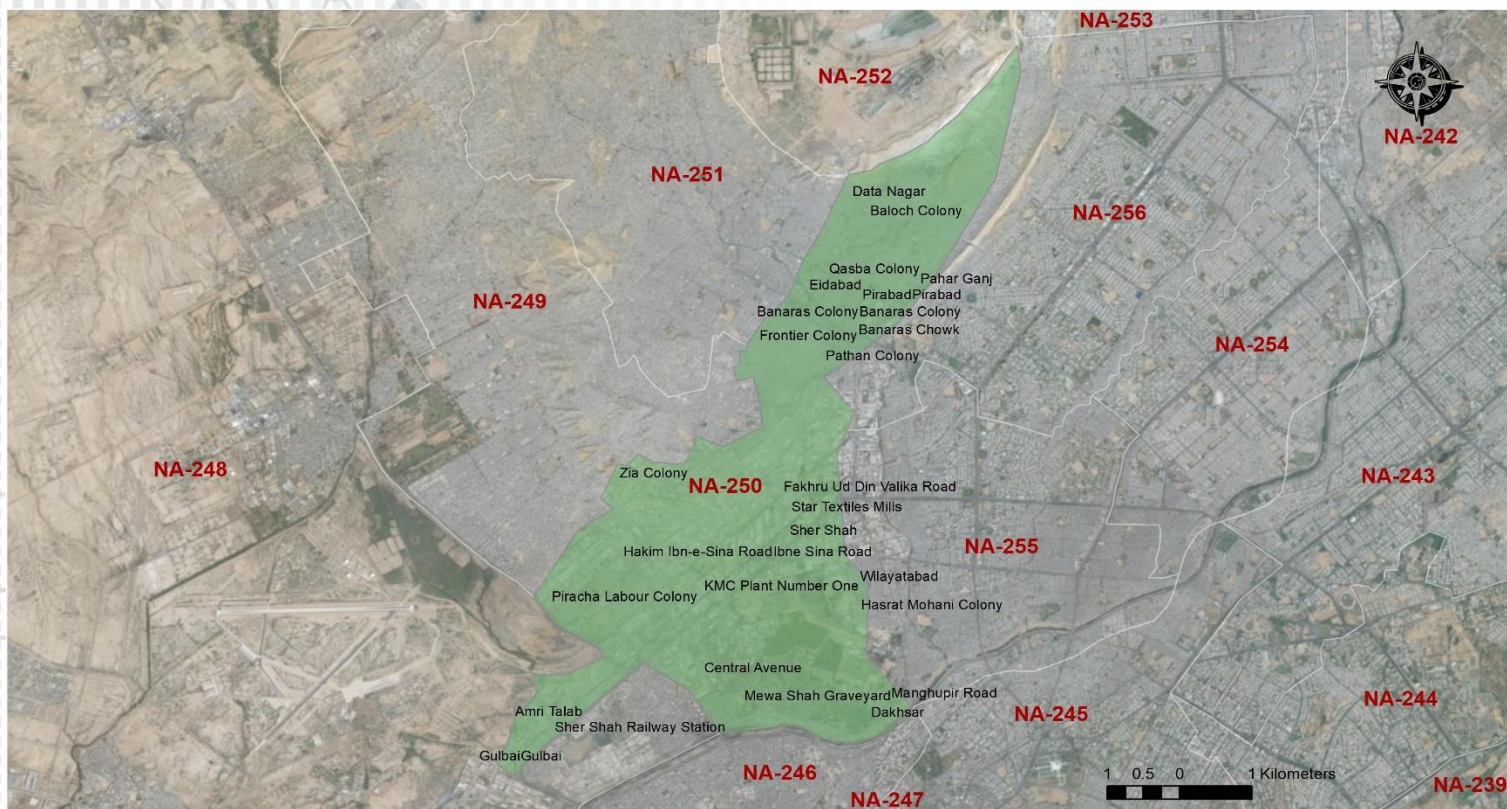

CONSTITUENCY PROFILE

NA-250 KARACHI WEST-III

SINDH

CONSTITUENCY
POPULATION

821,992

VOTER STATISTICS

Male

242,413

Female

157,262

Total

399,675

49%

of the total population
are registered as voters

POLLING STATIONS

95

Male

59

Female

121

Combined

275

Total

Number of polling stations where
registered voters exceed 1,200

AVERAGE VOTER
AT POLLING STATION

1,453

AVERAGE VOTER
AT POLLING BOOTH

450

LIST OF CONTESTING CANDIDATES

#	Name	Name of Political Party
1	Aslam Shah	Independent
2	Syed Hafeezudeen	Pak Sarzameen Party
3	Syed Shah Nawaz	Independent
4	Syed Kashif Ali Shah	Tehreek-e-Labaik Pakistan
5	Shahi Syed	Awami National Party
6	Atta Ullah	Pakistan Tehreek-e-Insaf
7	Atta Ullah	Allah-o-Akbar Tehreek
8	Ali Ahmed	Pakistan Peoples Party Parliamentarians
9	Fayyaz Kaim Khani	Muttahidda Qaumi Movement
10	Muhammad Ishaq	Mohajar Qaumi Movement Pakistan
11	Muhammad Ashraf	Independent
12	Mehmood Khan	Pashtunkhwa Milli Awami Party
13	Naeem	Muttahidda Majlis-e-Amal Pakistan